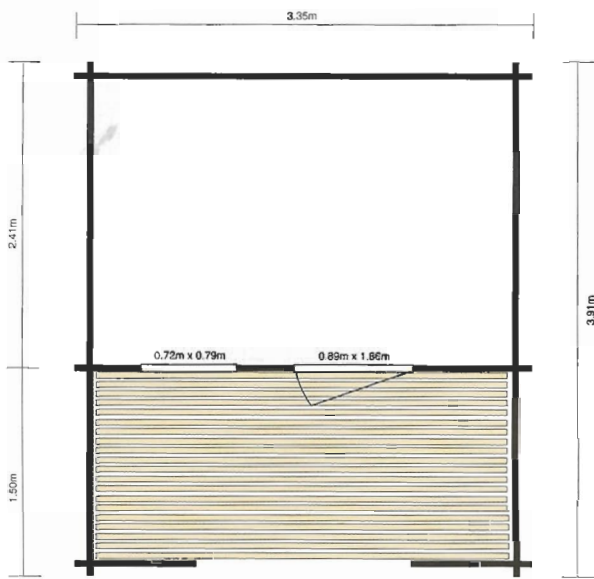

## tampere

Dimensions	Internal	External*
Width	3.12m	3.35m
Depth	2.18m	3.91m
Ridge Height	-	2.60m
Area	6.79m <sup>2</sup>	13.07m <sup>2</sup>

## talo

Dimensions	Internal	External*
Width	4.47m	4.76m
Depth	3.51m	3.80m
Ridge Height	-	2.90m
Area	15.69m <sup>2</sup>	18.09m <sup>2</sup>