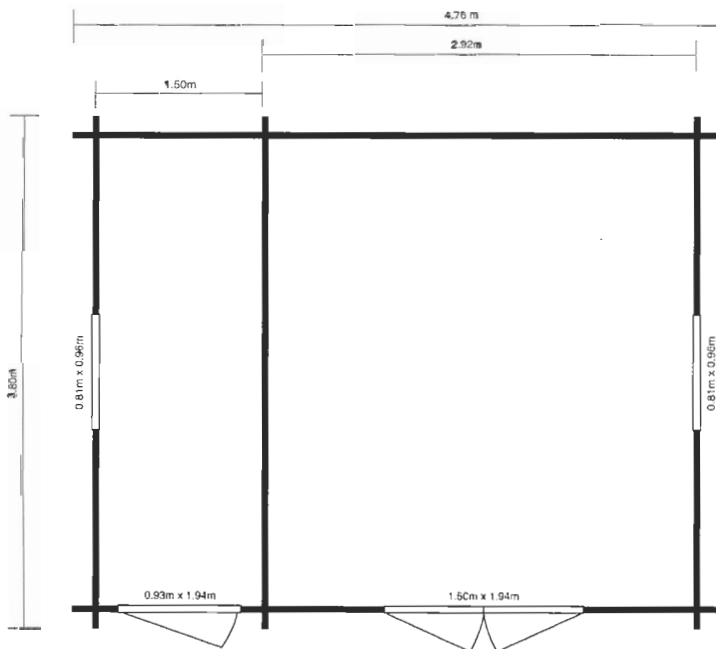

## tampere

Dimensions	Internal	External*
Width	3.12m	3.35m
Depth	2.18m	3.91m
Ridge Height	-	2.60m
Area	6.79m <sup>2</sup>	13.07m <sup>2</sup>

## talo

Dimensions	Internal	External*
Width	4.47m	4.76m
Depth	3.51m	3.80m
Ridge Height	-	2.90m
Area	15.69m <sup>2</sup>	18.09m <sup>2</sup>