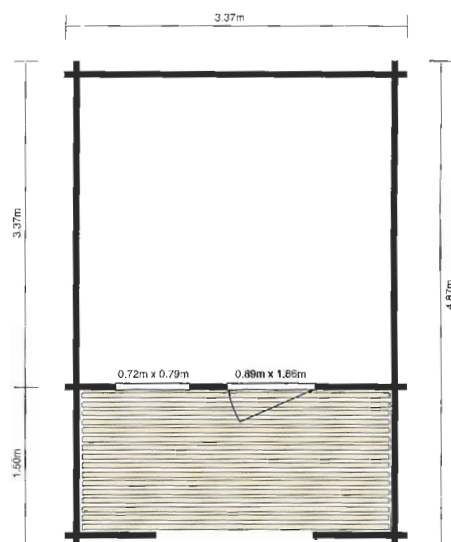

eskola 2

Throw open the wide doors of the Eskola 2 and you blur the distinctions between inside and out.

Decide for yourself whether the garden becomes an extension of the cabin – or vice versa.

With room for a spa, a gym, or a pool table, the Eskola 2 could be your games room or clubhouse. Unlatch the windows and you're soon serving food over the counter to the hungry hordes outside.

kemi

Dimensions	Internal	External*
Width	3.12m	3.37m
Depth	3.12m	4.87m
Ridge Height	-	2.60m
Area	9.73m ²	16.39m ²

rauma

Dimensions	Internal	External*
Width	3.63m	3.88m
Depth	3.12m	5.41m
Ridge Height	-	2.70m
Area	11.33m ²	21.00m ²

* Throughout this brochure the term 'External' within the dimension tables refers to the maximum external dimension. For the log cabins that have terraces, this has been included in that dimension.