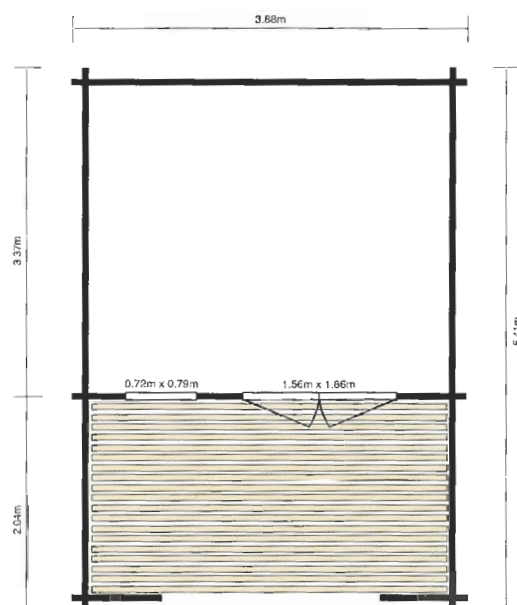

eskola 2

Throw open the wide doors of the Eskola 2 and you blur the distinctions between inside and out.

Decide for yourself whether the garden becomes an extension of the cabin – or vice versa.

With room for a spa, a gym, or a pool table, the Eskola 2 could be your games room or clubhouse. Unlatch the windows and you're soon serving food over the counter to the hungry hordes outside.

kemi

Dimensions	Internal	External*
Width	3.12m	3.37m
Depth	3.12m	4.87m
Ridge Height	-	2.60m
Area	9.73m ²	16.39m ²

rauma

Dimensions	Internal	External*
Width	3.63m	3.88m
Depth	3.12m	5.41m
Ridge Height	-	2.70m
Area	11.33m ²	21.00m ²

* Throughout this brochure the term 'External' within the dimension tables refers to the maximum external dimension. For the log cabins that have terraces, this has been included in that dimension.